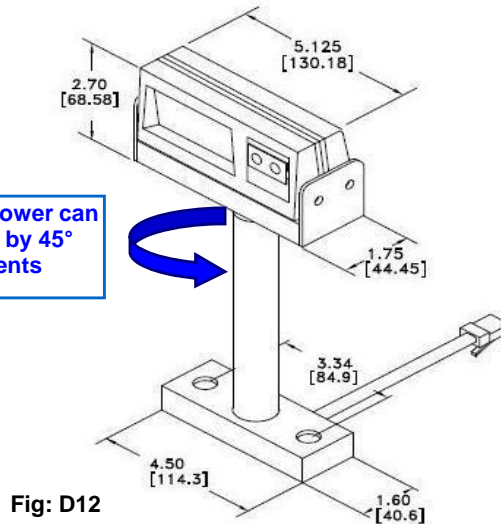

Base Display
0270-1X00

Wall Mounted Display
Single: 0270-3X00
Dual (2): 0270-4X00
2nd Display: 0270-5X00

All Displays are adjustable angle

Fig: D10 **Wall Bracket Dimensions**

Display on Tower can be rotated by 45° increments

Tower Display
Single: 0270-2X00
2nd Display: 0270-7X00

Dual Display Tower
0270-6X00

Tower base Dimensions
Dimensions in inches only

Dimensions: Inches [mm]

Note: 6th digit in red 0270-1X00 is dependant on specific scale capacity (IE: X=1 - 150x0.05 lb / 60x0.02kg, X=9 - 70 lbx0.05lb, X=B - 300x0.1lb/150x0.05kg, X=C = 30x0.1 lb / 15x0.005kg)