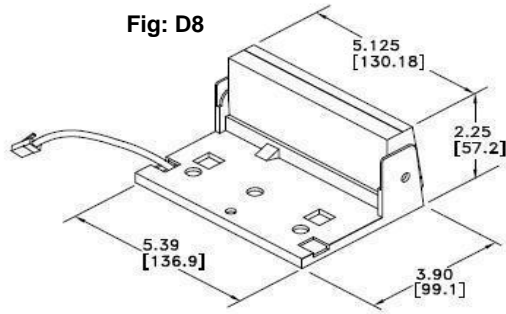

Base Display
0270-1X00

Wall Mounted Display
Single: 0270-3X00
Dual (2): 0270-4X00
2nd Display: 0270-5X00

All Displays are adjustable angle

Fig: D10 **Wall Bracket Dimensions**

Display on Tower can be rotated by 45° increments

Tower Display
Single: 0270-2X00
2nd Display: 0270-7X00

Dual Display Tower
0270-6X00

Tower base Dimensions
Dimensions in inches only

Dimensions: Inches [mm]

Note: 6th digit in red 0270-1X00 is dependant on specific scale capacity (IE: X=1 - 150x0.05 lb / 60x0.02kg, X=9 - 70 lbx0.05lb, X=B - 300x0.1lb/150x0.05kg, X=C = 30x0.1 lb / 15x0.005kg)