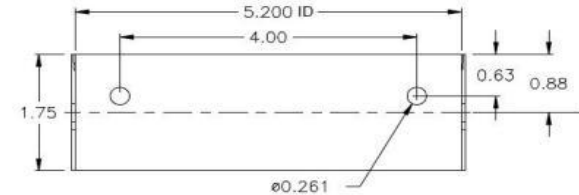

Base Display
0270-1X00

Wall Mounted Display
Single: 0270-3X00
Dual (2): 0270-4X00
2nd Display: 0270-5X00

All Displays are adjustable angle

Fig: D10 **Wall Bracket Dimensions**

Display on Tower can be rotated by 45° increments

Tower Display
Single: 0270-2X00
2nd Display: 0270-7X00

Dual Display Tower
0270-6X00

Tower base Dimensions
Dimensions in inches only

Dimensions: Inches [mm]

Note: 6th digit in red 0270-1X00 is dependant on specific scale capacity (IE: X=1 - 150x0.05 lb / 60x0.02kg, X=9 - 70 lbx0.05lb, X=B - 300x0.1lb/150x0.05kg, X=C = 30x0.1 lb / 15x0.005kg)