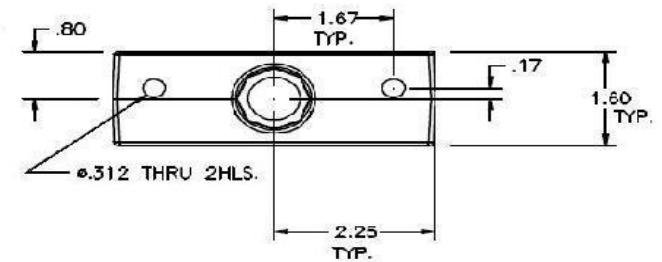

Base Display
0270-1X00

Wall Mounted Display
Single: 0270-3X00
Dual (2): 0270-4X00
2nd Display: 0270-5X00

All Displays are adjustable angle

Fig: D10 **Wall Bracket Dimensions**

Display on Tower can be rotated by 45° increments

Tower Display
Single: 0270-2X00
2nd Display: 0270-7X00

Dual Display Tower
0270-6X00

Tower base Dimensions
Dimensions in inches only

Dimensions: Inches [mm]

Note: 6th digit in red 0270-1X00 is dependant on specific scale capacity (IE: X=1 - 150x0.05 lb / 60x0.02kg, X=9 - 70 lbx0.05lb, X=B - 300x0.1lb/150x0.05kg, X=C = 30x0.1 lb / 15x0.005kg)