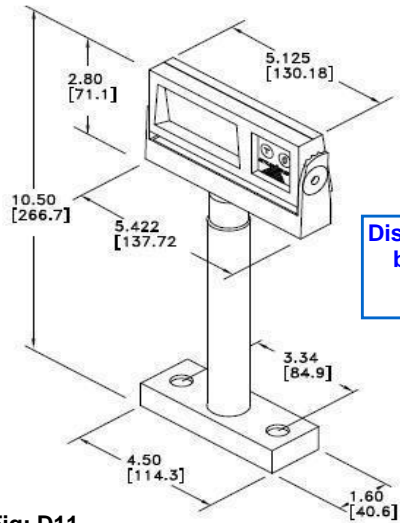

Base Display
0270-1X00

Wall Mounted Display
Single: 0270-3X00
Dual (2): 0270-4X00
2nd Display: 0270-5X00

All Displays are adjustable angle

Fig: D10 **Wall Bracket Dimensions**

Display on Tower can be rotated by 45° increments

Tower Display
Single: 0270-2X00
2nd Display: 0270-7X00

Dual Display Tower
0270-6X00

Tower base Dimensions
Dimensions in inches only

Dimensions: Inches [mm]

Note: 6th digit in red 0270-1X00 is dependant on specific scale capacity (IE: X=1 - 150x0.05 lb / 60x0.02kg, X=9 - 70 lbx0.05lb, X=B - 300x0.1lb/150x0.05kg, X=C = 30x0.1 lb / 15x0.005kg)