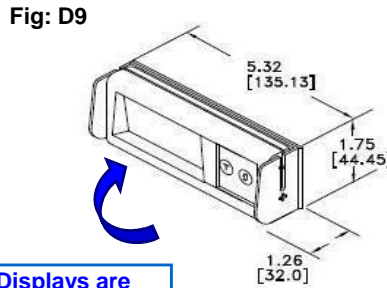

Base Display
0270-1X00

Wall Mounted Display
Single: 0270-3X00
Dual (2): 0270-4X00
2nd Display: 0270-5X00

All Displays are adjustable angle

Fig: D10 **Wall Bracket Dimensions**

Display on Tower can be rotated by 45° increments

Tower Display
Single: 0270-2X00
2nd Display: 0270-7X00

Dual Display Tower
0270-6X00

Tower base Dimensions
Dimensions in inches only

Dimensions: Inches [mm]

Note: 6th digit in red 0270-1X00 is dependant on specific scale capacity (IE: X=1 - 150x0.05 lb / 60x0.02kg, X=9 - 70 lbx0.05lb, X=B - 300x0.1lb/150x0.05kg, X=C = 30x0.1 lb / 15x0.005kg)