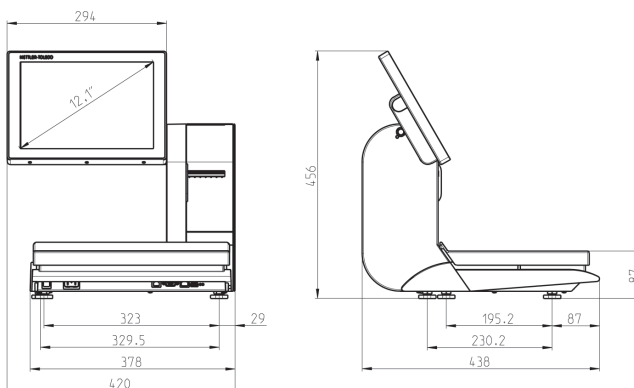

Technical data

UC-GT Evo CT

Touchscreen

Touch-sensitive 12.1" (30.7 cm) screen
Touchscreen with backlit LED technology
Adjustable tilt angle
Screen resolution: 800 x 600 pixels
32-bit color depth

Printer options

Effective print width: 2.13" (54 mm)
Max paper width: 2.4" (62 mm)
Printing speed: up to 5"/second
Print resolution: 200 dpi
Logo printing on label
Printing of upper and lower case characters
Large selection of Windows® fonts
Freely definable labels
4" roll capacity

Data storage

160 GB or larger SATA hard drive
2 GB RAM
8 GB SSD (optional)

Interfaces and protocols

TCP/IP Ethernet interface (10/100)
1 x RS232 serial interface
2 x USB 2.0 connections
Integrated wireless solution for wireless data transmission according to IEEE 802.11 a/b/g/n standard (2x2 MIMO optional)

Processor

1.86 GHz ATOM D2550 Dual Core

Optional barcode scanner

Honeywell MS4980 Vuquest

Remote maintenance and data communication

InTouch^{SM} Remote Services
FTP (File Transfer Protocol)
VNC (Virtual Network Computing)

Operating system

Windows® Embedded Standard 7 or Linux openSUSE 12.1

Base construction

Aluminum Die Cast with sheet metal bottom

Platter dimension

W: 15.75" x D: 9.75"

Weight of unit

30 lb (13.6 kg)

Shipping weight

40 lb (18.2 kg)

Dimensions (mm unless marked otherwise)

ISO 9001 quality management certification
ISO 14001 environmental management certification
Internet: <http://www.mt.com>
Worldwide service

Subject to technical changes.
© 02/2020 Mettler-Toledo, LLC
Printed in USA RT1245.3E
Global MarCom Switzerland

www.mt.com/retail

For more information